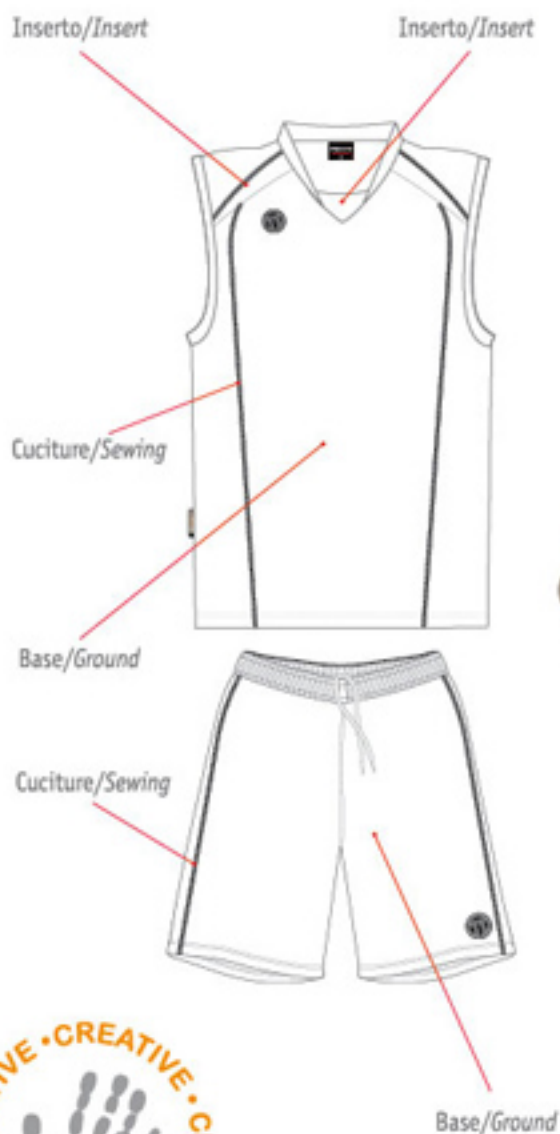

red/white

royal blue/white

green/yellow

ESEMPIO • EXAMPLE

COLLEGE PRO CREATIVE

College Pro
Maglia T-shirt
Art. M462C uomo/man
Art. M461C donna/girl
100% poliestere tecnico 2T
100% 2 fabrics technical polyester